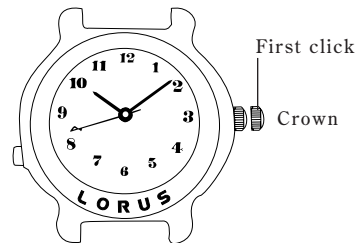

CALIBRE NO. OF YOUR WATCH

The calibre number of your watch is inscribed on the case back of the watch.

Calibre No.

■ CHARACTERISTICS

- 1. Time:** Indicated by the hour, minute and second hands. ☆
- 2. Rhythmic movement of the second hand (Cal. V421, V422 & V621):** The hand moves to the music played.
- 3. Twinkling melody function (Cal. V52F & V52G):** The light on the dial blinks on and off in time to the music played.
- 4. Selection of the music (Cal. V422):** The music can be selected from two melodies.

Crown : Setting the time at the first click.

Button : Start and stop of the music.

*The position of the button differs depending on the model.

Crown : Setting the time at the first click.

Button A or B: Start and stop of the music.

Cal. V52F/V52G

Crown : Setting the time at the first click.

Button : Start of the music.

*Cal. V52G has a second indicator disk instead of a second hand.

■ HOW TO SET THE TIME

• Before setting the time, be sure to check that the second hand is moving at one-second intervals.

1. Pull out the crown to the first click. The second hand/second indicator disk will stop on the spot.
* For the watches with a second hand, pull out the crown when the second hand is at the 12 o'clock position.
2. Turn the crown clockwise or counter-clockwise to set the hour and minute hands to the desired time.
* When setting the minute hand, first advance it 4 to 5 minutes ahead of the desired time and then turn it back to the exact minute.
3. Push the crown back into the normal position in accordance with a time signal.