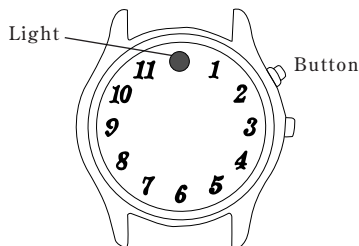

CALIBRE NO. OF YOUR WATCH

The calibre number of your watch is inscribed on the case back of the watch.

Calibre No.

■ CHARACTERISTICS

- 1. Time:** Indicated by the hour, minute and second hands. ☆
- 2. Rhythmic movement of the second hand (Cal. V421, V422 & V621):** The hand moves to the music played.
- 3. Twinkling melody function (Cal. V52F & V52G):** The light on the dial blinks on and off in time to the music played.
- 4. Selection of the music (Cal. V422):** The music can be selected from two melodies.

1. Pull out the crown to the first click. The second hand/second indicator disk will stop on the spot.
* For the watches with a second hand, pull out the crown when the second hand is at the 12 o'clock position.
2. Turn the crown clockwise or counter-clockwise to set the hour and minute hands to the desired time.
* When setting the minute hand, first advance it 4 to 5 minutes ahead of the desired time and then turn it back to the exact minute.
3. Push the crown back into the normal position in accordance with a time signal.

* Two different melodies are played by pressing respective buttons.

• To stop the music

Press either button "A" or "B".

Notes for Cal. V421, V422 & V621:

1. The duration of the music and the movement of the second hand differ depending on the music played.
2. The music will stop automatically at its end even if the button is left untouched.
3. When the music stops, the second hand will return to the accurate time and start immediately at one-second intervals.

Cal. V52F/V52G

• To start the music

Press the button with the crown at the normal position. Music starts playing and the light blinks on and off in time to the music.

* The music will stop automatically at its end. It cannot be stopped manually by pressing the button or by operating the crown.