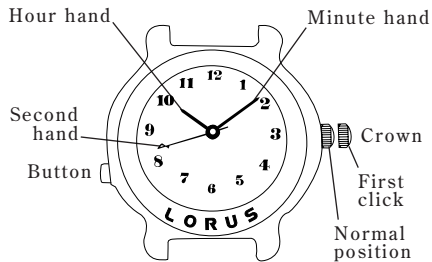

CALIBRE NO. OF YOUR WATCH

The calibre number of your watch is inscribed on the case back of the watch.

Calibre No.

■ CHARACTERISTICS

- 1. Time:** Indicated by the hour, minute and second hands. ☆
- 2. Rhythmic movement of the second hand (Cal. V421, V422 & V621):** The hand moves to the music played.
- 3. Twinkling melody function (Cal. V52F & V52G):** The light on the dial blinks on and off in time to the music played.
- 4. Selection of the music (Cal. V422):** The music can be selected from two melodies.

Crown : Setting the time at the first click.

Button : Start and stop of the music.

*The position of the button differs depending on the model.

Crown : Setting the time at the first click.

Button A or B: Start and stop of the music.

Cal. V52F/V52G

Crown : Setting the time at the first click.

Button : Start of the music.

*Cal. V52G has a second indicator disk instead of a second hand.

■ HOW TO SET THE TIME

• Before setting the time, be sure to check that the second hand is moving at one-second intervals.

1. Pull out the crown to the first click. The second hand/second indicator disk will stop on the spot.
* For the watches with a second hand, pull out the crown when the second hand is at the 12 o'clock position.
2. Turn the crown clockwise or counter-clockwise to set the hour and minute hands to the desired time.
* When setting the minute hand, first advance it 4 to 5 minutes ahead of the desired time and then turn it back to the exact minute.
3. Push the crown back into the normal position in accordance with a time signal.