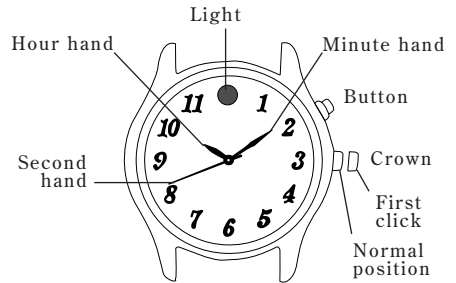

CALIBRE NO. OF YOUR WATCH

The calibre number of your watch is inscribed on the case back of the watch.

Calibre No.

■ CHARACTERISTICS

- 1. Time:** Indicated by the hour, minute and second hands. ☆
- 2. Rhythmic movement of the second hand (Cal. V421, V422 & V621):** The hand moves to the music played.
- 3. Twinkling melody function (Cal. V52F & V52G):** The light on the dial blinks on and off in time to the music played.
- 4. Selection of the music (Cal. V422):** The music can be selected from two melodies.

Crown : Setting the time at the first click.

Button : Start and stop of the music.

*The position of the button differs depending on the model.

Crown : Setting the time at the first click.

Button A or B: Start and stop of the music.

Cal. V52F/V52G

Crown : Setting the time at the first click.

Button : Start of the music.

*Cal. V52G has a second indicator disk instead of a second hand.

■ HOW TO SET THE TIME

• Before setting the time, be sure to check that the second hand is moving at one-second intervals.

1. Pull out the crown to the first click. The second hand/second indicator disk will stop on the spot.
* For the watches with a second hand, pull out the crown when the second hand is at the 12 o'clock position.
2. Turn the crown clockwise or counter-clockwise to set the hour and minute hands to the desired time.
* When setting the minute hand, first advance it 4 to 5 minutes ahead of the desired time and then turn it back to the exact minute.
3. Push the crown back into the normal position in accordance with a time signal.