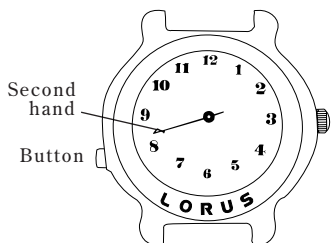

■ HOW TO USE THE MUSIC FUNCTION

Cal. V421/V621

• To start the music

Press the button with the crown at the normal position. Music starts playing and the second hand starts moving to it.