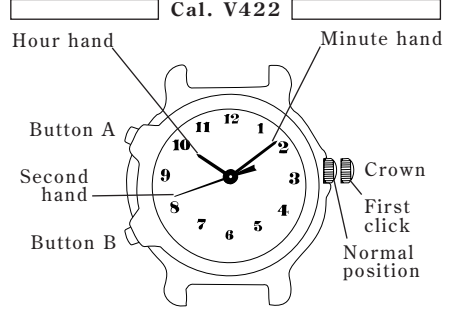

CALIBRE NO. OF YOUR WATCH

The calibre number of your watch is inscribed on the case back of the watch.

Calibre No.

■ CHARACTERISTICS

- 1. Time:** Indicated by the hour, minute and second hands. ☆
- 2. Rhythmic movement of the second hand (Cal. V421, V422 & V621):** The hand moves to the music played.
- 3. Twinkling melody function (Cal. V52F & V52G):** The light on the dial blinks on and off in time to the music played.
- 4. Selection of the music (Cal. V422):** The music can be selected from two melodies.

☆ Second indicator disk

Cal. V52G has a second indicator disk instead of a second hand. It makes a full turn in one minute, turning at one-second intervals.

■ DISPLAY AND CROWN/BUTTON OPERATION

Cal. V421/V621

Crown : Setting the time at the first click.

Button : Start and stop of the music.

*The position of the button differs depending on the model.

Crown : Setting the time at the first click.

Button A or B: Start and stop of the music.

Cal. V52F/V52G

Crown : Setting the time at the first click.

Button : Start of the music.

*Cal. V52G has a second indicator disk instead of a second hand.

■ HOW TO SET THE TIME

• Before setting the time, be sure to check that the second hand is moving at one-second intervals.