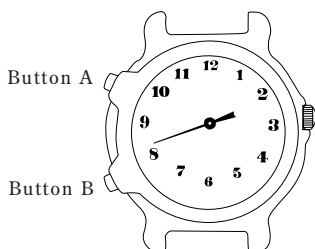

• To stop the music

Press the button once again.

Cal. V422

• To start the music

Press button "A" or "B" with the crown at the normal position. Music starts playing and the second hand starts moving to it.

* Two different melodies are played by pressing respective buttons.

• To stop the music

Press either button "A" or "B".

Notes for Cal. V421, V422 & V621:

1. The duration of the music and the movement of the second hand differ depending on the music played.
2. The music will stop automatically at its end even if the button is left untouched.
3. When the music stops, the second hand will return to the accurate time and start immediately at one-second intervals.

Cal. V52F/V52G